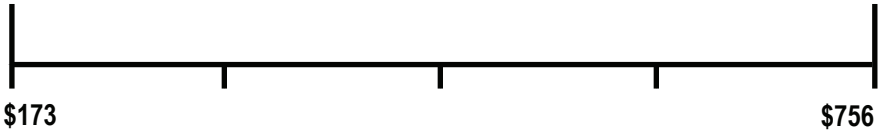

ENERGYGUIDE

Water Heater - Electric
Tank Size (Storage Capacity): 99 gallons

Chiltrix Inc.
Model:
Hitzewelle CX50DHW105RIDNR

Estimated Yearly Energy Cost

$140

Cost Range of Similar Models

The estimated yearly energy cost of this model was not available at the time the range was published.

First Hour Rating

(How much hot water you get in the first hour of use)

very small	low	medium	high 133 Gallons

- Your costs will depend on your utility rates and use.
- Cost range based only on models fueled by electricity with a high first hour rating 75 gallons or more.
- Estimated energy cost is based on a national average electricity cost of $0.14 per kWh.
- Estimated yearly energy use: 1001 kWh.