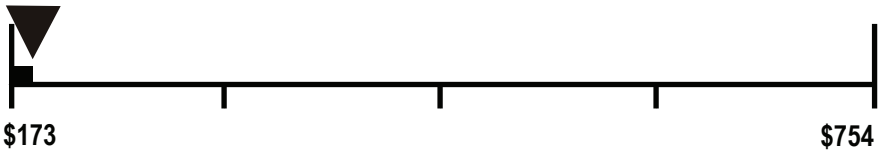

ENERGYGUIDE

Water Heater - Electric
Tank Size (Storage Capacity): 99 gallons

Chiltrix Inc.
Model Hitzewelle CX50DHW105NR

Estimated Yearly Energy Cost

\$188

First Hour Rating

(How much hot water you get in the first hour of use)

very small	low	medium	high 93 Gallons
------------	-----	--------	---------------------------

- Your costs will depend on your utility rates and use.
- Cost range based only on models fueled by electricity with a high first hour rating 75 gallons or more.
- Estimated energy cost is based on a national average electricity cost of \$0.14 per kWh.
- Estimated yearly energy use: 1345 kWh.