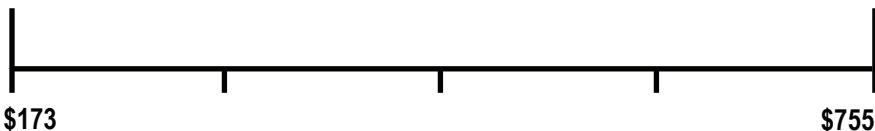

ENERGYGUIDE

Water Heater - Electric
Tank Size (Storage Capacity): 99 gallons

Chiltrix Inc.
Model:
Hitzewelle CX35DHW105RIDNR

Estimated Yearly Energy Cost

\$140

Cost Range of Similar Models

The estimated yearly energy cost of this model was not available at the time the range was published.

First Hour Rating

(How much hot water you get in the first hour of use)

very small	low	medium	high 101 Gallons
------------	-----	--------	----------------------------

- Your costs will depend on your utility rates and use.
- Cost range based only on models fueled by electricity with a high first hour rating 75 gallons or more.
- Estimated energy cost is based on a national average electricity cost of \$0.14 per kWh.
- Estimated yearly energy use: 1002 kWh.