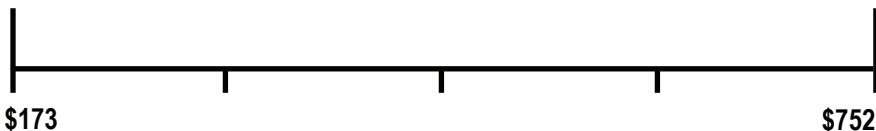

ENERGYGUIDE

Water Heater - Electric
Tank Size (Storage Capacity): 99 gallons

Chiltrix Inc.
Model CX50DHW105RIDNR

Estimated Yearly Energy Cost

\$140

Cost Range of Similar Models

The estimated yearly energy cost of this model was not available at the time the range was published.

First Hour Rating

(How much hot water you get in the first hour of use)

very small	low	medium	high 133 Gallons
------------	-----	--------	----------------------------

- Your costs will depend on your utility rates and use.
- Cost range based only on models fueled by electricity with a high first hour rating 75 gallons or more.
- Estimated energy cost is based on a national average electricity cost of \$0.14 per kWh.
- Estimated yearly energy use: 1001 kWh.