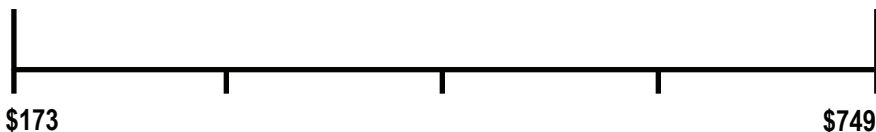

ENERGYGUIDE

Water Heater - Electric

Tank Size (Storage Capacity): 99 gallons

Chiltrix Inc.

Model CX35DHW105RIDNR

Estimated Yearly Energy Cost

\$140

Cost Range of Similar Models