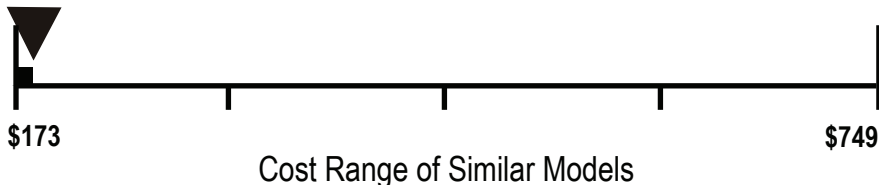

ENERGYGUIDE

Water Heater - Electric
Tank Size (Storage Capacity): 99 gallons

Chiltrix Inc.
Model CX35DHW105NR

Estimated Yearly Energy Cost

\$185

First Hour Rating

(How much hot water you get in the first hour of use)

very small	low	medium	high 80 Gallons
------------	-----	--------	---------------------------

- Your costs will depend on your utility rates and use.
- Cost range based only on models fueled by electricity with a high first hour rating 75 gallons or more.
- Estimated energy cost is based on a national average electricity cost of \$0.14 per kWh.
- Estimated yearly energy use: 1320 kWh.